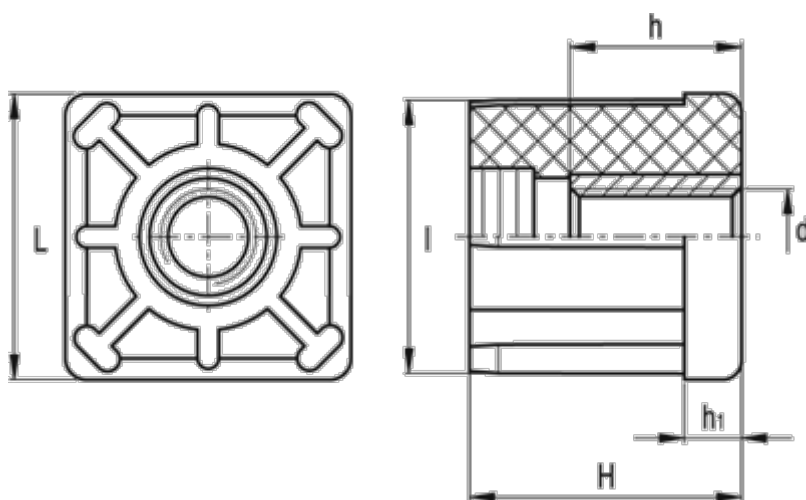

# Data Sheet

Article number: 2310320176  
Description: E+G Square end-cap  
NDX.Q-60x3.0-M20

## Measures

d	= M20	Tube wall thickness = 3.0
h	= 20	Weight (g) = 97
H	= 45	
h1	= 10	
Internal tube size	= 54.0	
I	= 54.0	
L	= 60	
Outer tube size	= 60	